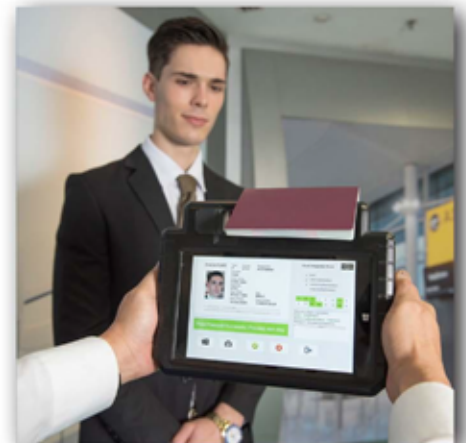

Protecting National Security & Sovereignty

Beside the increasing numbers of threats from terrorists and illegal migrants, border control's effectiveness is also at increasing risk. With the increased demand for more streamlined and efficient border controls, we offer national governments and border management authorities with a wide range of cutting edge smart border control solutions. Our carefully tailored solutions are designed to ensure that borders are more secure than ever before, whilst simultaneously enhancing the travel experience for those legitimately crossing a nation's sovereign border.

Powerful Tool to Protect the Borders

Border control authorities are faced with increasingly sophisticated security threats, while also juggling with budget constraints and rising passenger numbers. With IRIS Smart Border Control Solution, our multi-modal biometrics and advanced integrated border control automation technologies offer a sizeable opportunity for air, land and sea ports to facilitate and enhance the efficiency of the border control operation.

Multimodal Biometrics to Heighten Security

Biometrics play an increasingly important role in border management. By associating biometric data, such as fingerprint, iris or face with the travel document, border control authorities can be certain of the bearer's identity. To combat the problem of counterfeit travel documents and identity theft, IRIS Smart Border Control Solution introduce built-in automatic biometric checks and warning index matching functionality to prevent more criminals from entering or leaving the country undetected.

Versatile & Scalable Border System