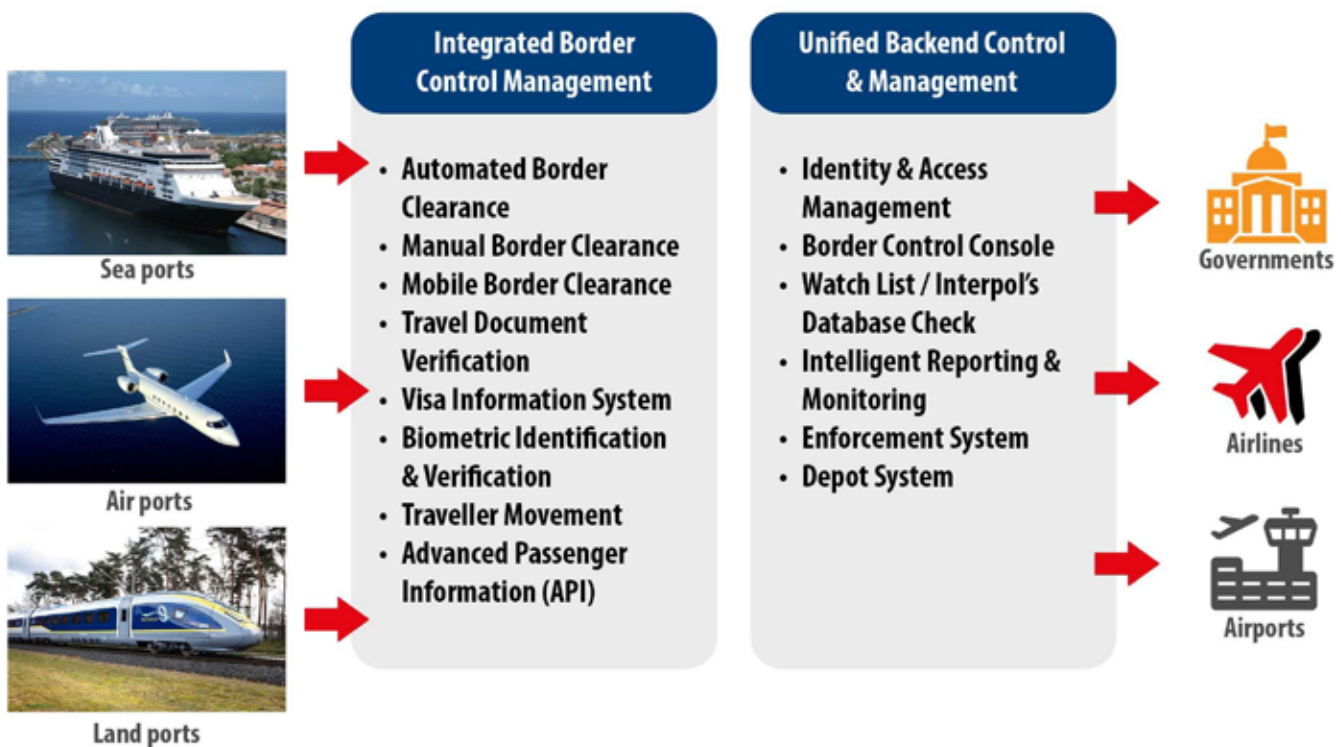

IRIS Smart Border Control Solution

Why IRIS Smart Border Control Solution?

- We are the inventor of the world's first ePassport and multi-application national eID card.
- We specialise in the provision of fully integrated border control and management solutions to national governments and border management authorities for specific needs in border protection and management.
- We offer comprehensive intelligent border control management system that seamlessly automates and accelerates border crossings, enabling the reading, cross-checking and authenticating millions of passports, visas and other travel documents.
- We integrate technology, solutions and devices to quickly authenticate and verify identity for both online and offline (on-card), through our core patented Image Retrieval & Identification System (IRIS).
- We have a wide range of technologically-advanced and award-winning smart devices ranging from basic card readers, biometric card readers, to multi-functional mobile terminals, kiosks and smart eGates to complement the total Smart Border Control Solution.